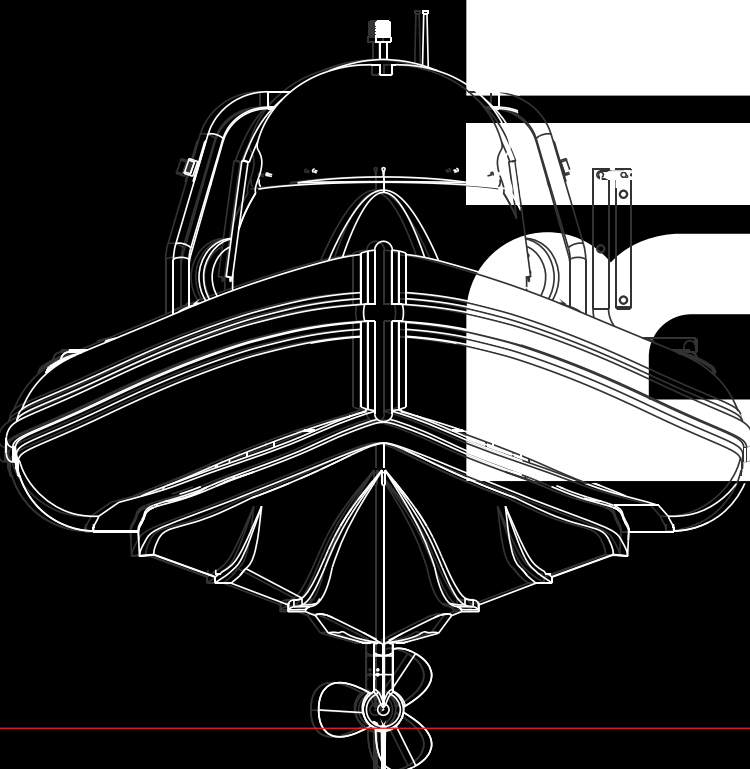

CHALLENGE
THE ELEMENTS

Ribcraft Australia & APAC
sales@ribcraft.com.au
www.ribcraft.com.au

RIB
CRAFT